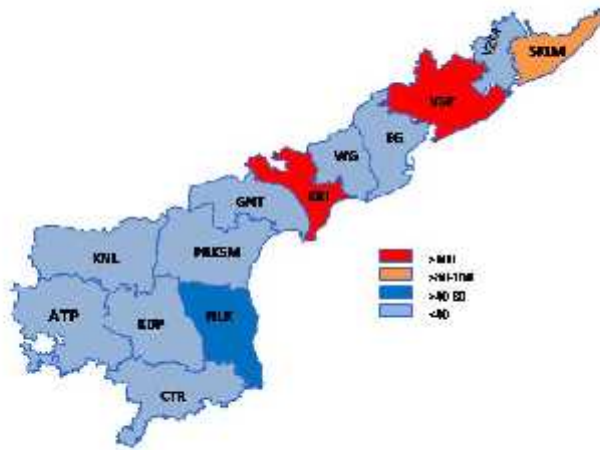

DISEASE PROFILE – DENGUE

Incedence

S.No	District	Cases in 2013
1	Srikakulam	84
2	Vizianagaram	15
3	Visakhapatnam	157
4	East Godavari	34
5	West Godavari	20
6	Krishna	130
7	Guntur	17
8	Prakasham	12
9	Nellore	68
10	Chittoor	7
11	Cuddapah	3
12	Ananathapur	7
13	Kurnool	11