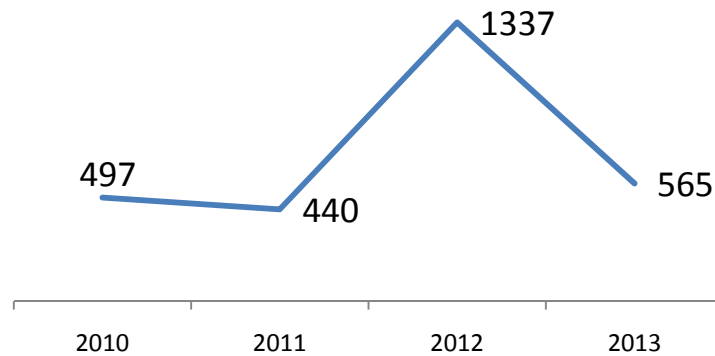

DISEASE PROFILE – DENGUE

Incedence

S.No	District	Cases in 2013
1	Srikakulam	84
2	Vizianagaram	15
3	Visakhapatnam	157
4	East Godavari	34
5	West Godavari	20
6	Krishna	130
7	Guntur	17
8	Prakasham	12
9	Nellore	68
10	Chittoor	7
11	Cuddapah	3
12	Ananathapur	7
13	Kurnool	11