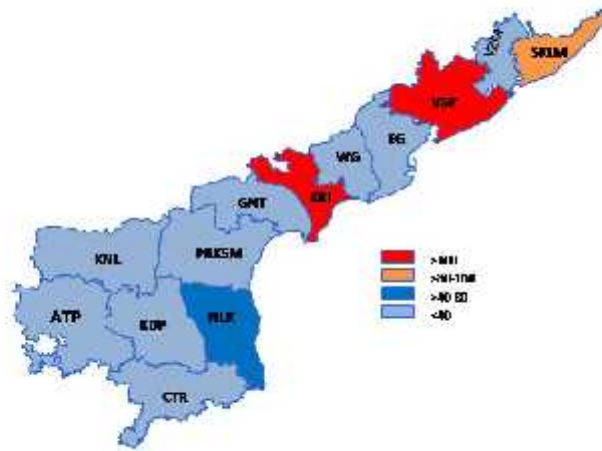

DISEASE PROFILE – DENGUE

Incedence

S.No	District	Cases in 2013
1	Srikakulam	84
2	Vizianagaram	15
3	Visakhapatnam	157
4	East Godavari	34
5	West Godavari	20
6	Krishna	130
7	Guntur	17
8	Prakasham	12
9	Nellore	68
10	Chittoor	7
11	Cuddapah	3
12	Ananathapur	7
13	Kurnool	11