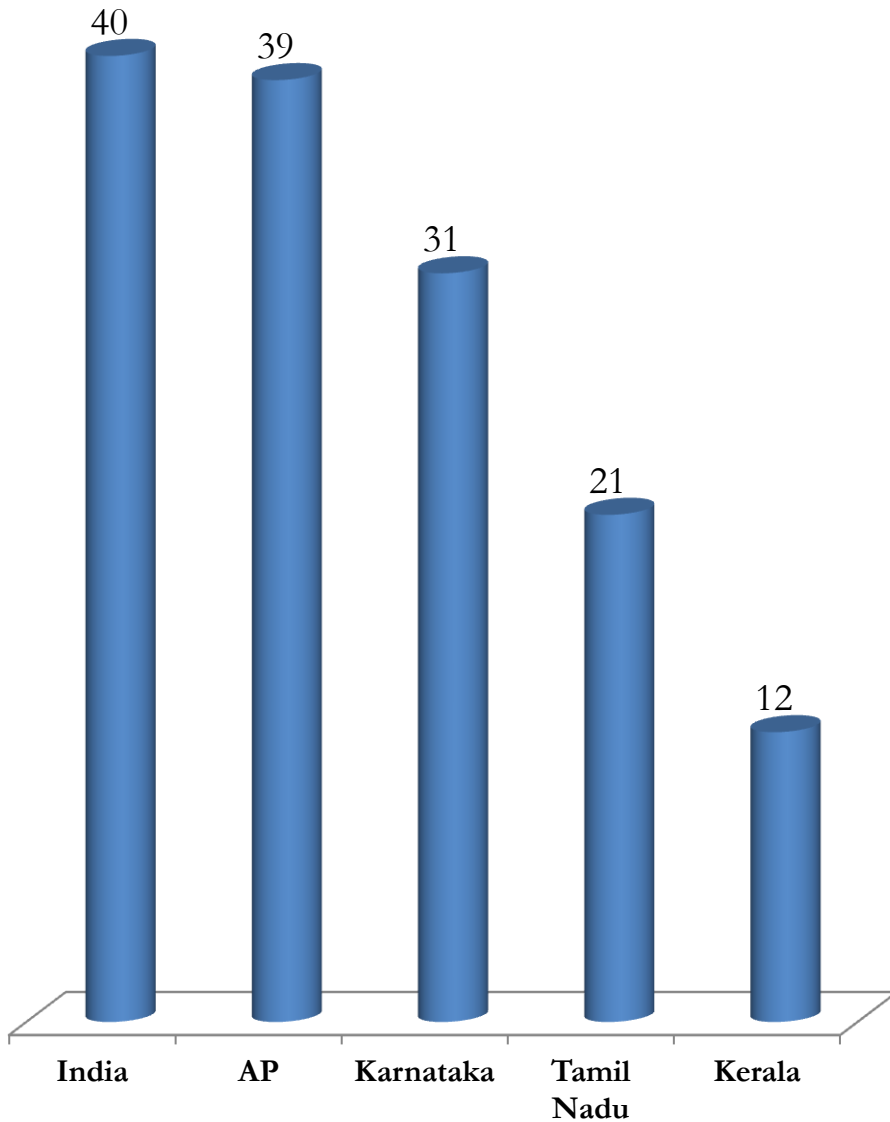

Infant Mortality Rate

S. No.	District	Infant Mortality Rate
1	Srikakulam	47
2	Vizianaram	45
3	Visakhapatnam	39
4	East Godavari	34
5	West Godavari	28
6	Krishna	25
7	Guntur	31
8	Prakasam	37
9	Nellore	35
10	Chittoor	35
11	Kadapa	38
12	Ananthapur	45
13	Kurnool	43
	State	39