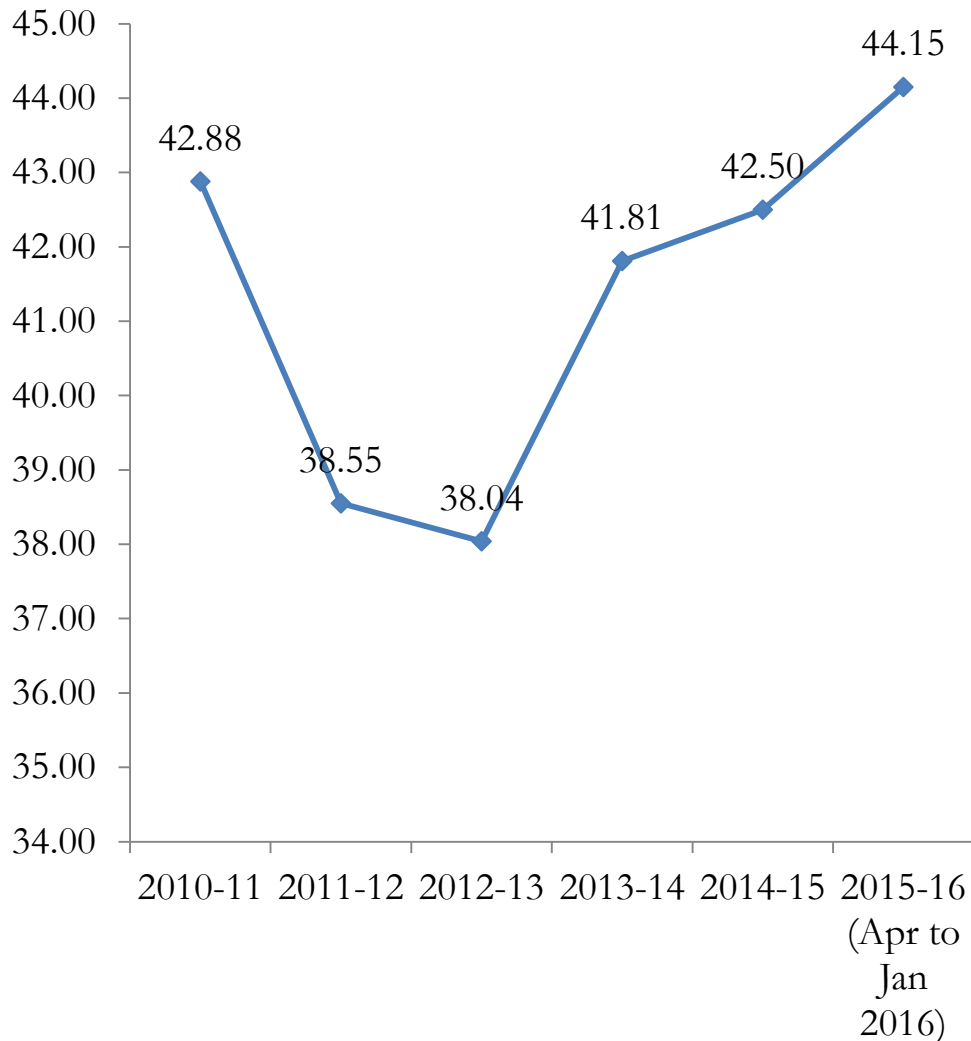

Institutional Deliveries – Govt. Vs Private

Government Institutional Deliveries

S. No.	District	% Govt. Institutional Deliveries (2015-16)
1	Srikakulam	52.68
2	Vizianagaram	63.51
3	Visakhapatnam	71.37
4	East Godavari	44.54
5	West Godavari	49.02
6	Krishna	27.83
7	Guntur	26.34
8	Prakasam	25.19
9	S.P.S.R.Nellore	29.59
10	Chittoor	53.53
11	Kadapa	33.55
12	Ananthapur	49.67
13	Kurnool	55.61
	State	44.15